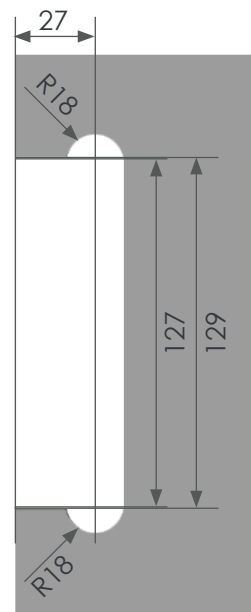

**Compact strike box with door stop SIS134, SIS187**

**Specifications**

- **External dimensions (height x width x depth):** 160 x 64,6 x 35 mm.
- **Finishes:** Polished or satin stainless steel.
- **Glass:** 10 mm.
- **Recommended use:** Indoor/outdoor.

**Considerations**

- Strike box for 8 or 12 mm glass, available on request. Please check delivery times and availability before placing an order.

**Personalisation**

- Not available.

**Prices**

SIS134 (Polished)	<b>64,3 €</b>	SIS187 (Polished)	<b>64,3 €</b>
SIS134M (Satin)	<b>69,3 €</b>	SIS187M (Satin)	<b>69,3 €</b>