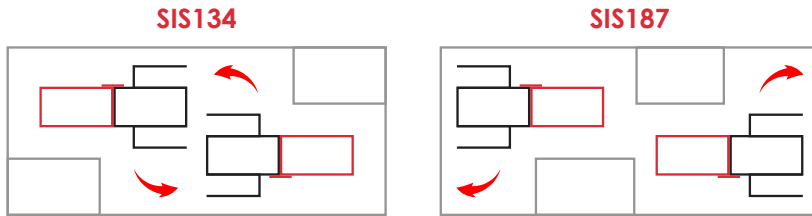

**Compact strike box with door stop SIS134, SIS187**

**Specifications**

- **External dimensions (height x width x depth):** 160 x 64,6 x 35 mm.
- **Finishes:** Polished or satin stainless steel.
- **Glass:** 10 mm.
- **Recommended use:** Indoor/outdoor.

**Considerations**

- Strike box for 8 or 12 mm glass, available on request. Please check delivery times and availability before placing an order.

**Personalisation**

- Not available.

**Prices**

SIS134 (Polished)	<b>64,3 €</b>	SIS187 (Polished)	<b>64,3 €</b>
SIS134M (Satin)	<b>69,3 €</b>	SIS187M (Satin)	<b>69,3 €</b>