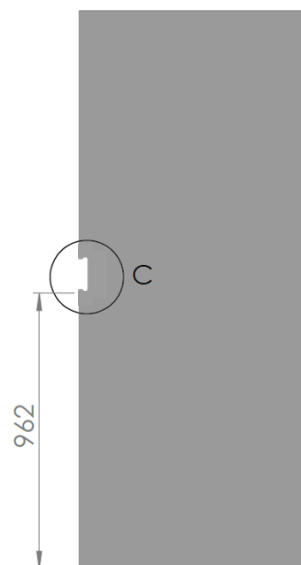

**Compact strike box with door stop SIS134, SIS187**

**Specifications**

- **External dimensions (height x width x depth):** 160 x 64,6 x 35 mm.
- **Finishes:** Polished or satin stainless steel.
- **Glass:** 10 mm.
- **Recommended use:** Indoor/outdoor.

**Considerations**

- Strike box for 8 or 12 mm glass, available on request. Please check delivery times and availability before placing an order.

**Personalisation**

- Not available.

**Prices**

SIS134 (Polished)	<b>64,3 €</b>	SIS187 (Polished)	<b>64,3 €</b>
SIS134M (Satin)	<b>69,3 €</b>	SIS187M (Satin)	<b>69,3 €</b>