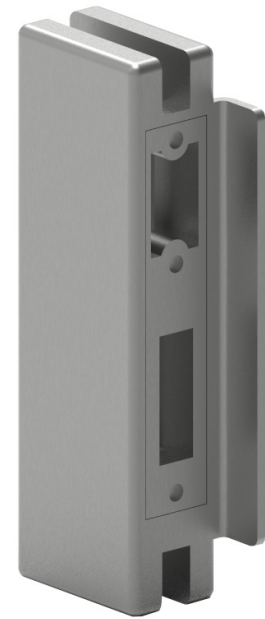

**Compact strike box with door stop SIS134, SIS187**

**Specifications**

- **External dimensions (height x width x depth):** 160 x 64,6 x 35 mm.
- **Finishes:** Polished or satin stainless steel.
- **Glass:** 10 mm.
- **Recommended use:** Indoor/outdoor.

**Characteristics**

- Clamp plates made of an aluminium alloy coated with epoxy paint.
- Glass clamping gaskets made of PE.
- **A2** stainless steel screws.
- Frontal plates made of stainless steel.
- **ANSI 316** stainless steel covers.

**Considerations**

- Strike box for 8 or 12 mm glass, available on request. Please check delivery times and availability before placing an order.

**Personalisation**

- Not available.

**Prices**

SIS134 (Polished)	<b>64,3 €</b>	SIS187 (Polished)	<b>64,3 €</b>
SIS134M (Satin)	<b>69,3 €</b>	SIS187M (Satin)	<b>69,3 €</b>