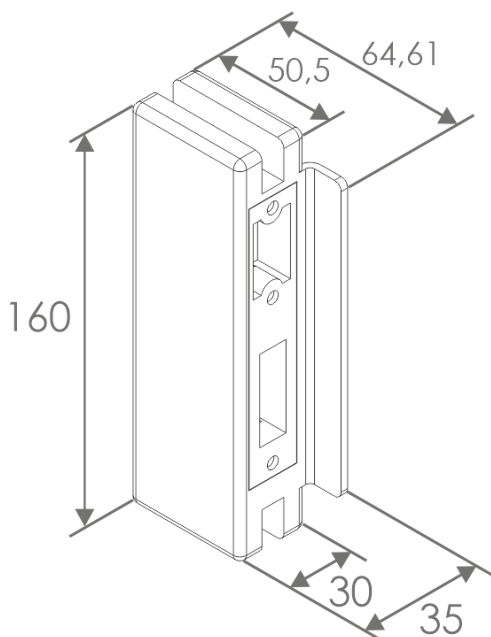

**Compact strike box with door stop SIS134, SIS187**

**Specifications**

- **External dimensions (height x width x depth):** 160 x 64,6 x 35 mm.
- **Finishes:** Polished or satin stainless steel.
- **Glass:** 10 mm.
- **Recommended use:** Indoor/outdoor.

**Considerations**

- Strike box for 8 or 12 mm glass, available on request. Please check delivery times and availability before placing an order.

**Personalisation**

- Not available.

**Prices**

SIS134 (Polished)	<b>64,3 €</b>	SIS187 (Polished)	<b>64,3 €</b>
SIS134M (Satin)	<b>69,3 €</b>	SIS187M (Satin)	<b>69,3 €</b>