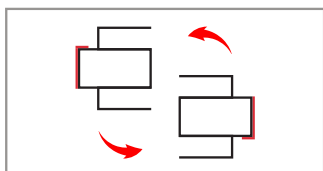

Personalisation

- Not available.

SIS073