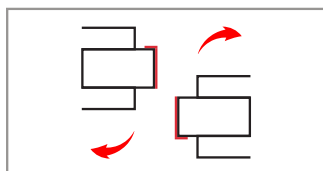

Strike plate SIS032

Specifications

- External dimensions (height x width x depth): 130 x 30 x 2 mm.
- Finishes: Polished or satin stainless steel.
- Glass: 8, 10, 12 mm
- Recommended use: Indoor/outdoor.

Characteristics

- Made of AISI 304 stainless steel.

Personalisation

- Not available.

Prices

- SIS032 (Polished) 15 €
- SIS032M (Satin) 20 €

Strike plate with door stop SIS072, SIS073

Specifications

- External dimensions (height x width x depth): 130 x 33 x 14 mm.
- Finishes: Polished or satin stainless steel.
- Glass: 8, 10, 12 mm.
- Recommended use: Indoor/outdoor.

Characteristics

- Made of AISI 304 stainless steel.

Personalisation

- Not available.

SIS072

Prices

- SIS072 (Polished) 19,3 €
- SIS072M (Satin) 24,6 €

- SIS073 (Polished) 19,8 €
- SIS073M (Satin) 24,6 €