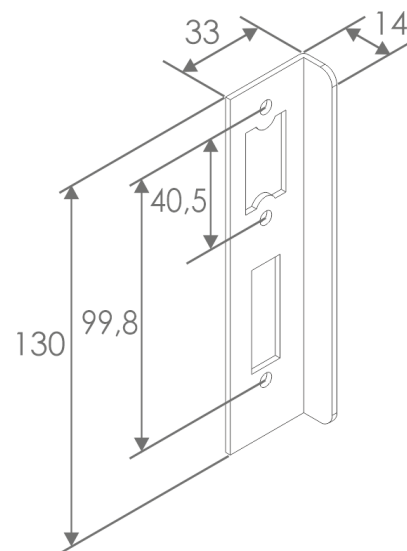

Strike plate SIS032

Specifications

- External dimensions (height x width x depth): 130 x 30 x 2 mm.
- Finishes: Polished or satin stainless steel.
- Glass: 8, 10, 12 mm
- Recommended use: Indoor/outdoor.

Characteristics

- Made of AISI 304 stainless steel.

Personalisation

- Not available.

Prices

- SIS032 (Polished) 15 €
- SIS032M (Satin) 20 €

Strike plate with door stop SIS072, SIS073

Specifications

- External dimensions (height x width x depth): 130 x 33 x 14 mm.
- Finishes: Polished or satin stainless steel.
- Glass: 8, 10, 12 mm.
- Recommended use: Indoor/outdoor.

Characteristics

- Made of AISI 304 stainless steel.

Personalisation

- Not available.

SIS072

Prices

- SIS072 (Polished) 19,3 €
- SIS072M (Satin) 24,6 €

- SIS073 (Polished) 19,8 €
- SIS073M (Satin) 24,6 €