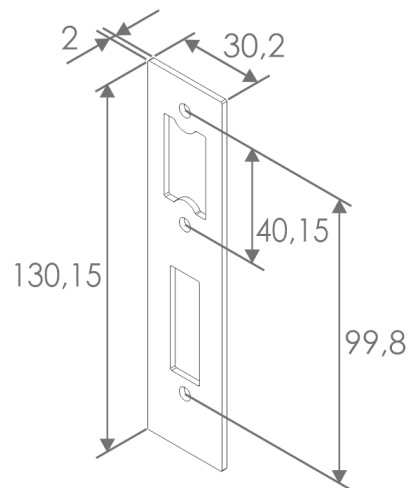

Strike plate SIS032

Specifications

- External dimensions (height x width x depth): 130 x 30 x 2 mm.
- Finishes: Polished or satin stainless steel.
- Glass: 8, 10, 12 mm
- Recommended use: Indoor/outdoor.

Characteristics

- Made of AISI 304 stainless steel.

Personalisation

- Not available.

Prices

- SIS032 (Polished) 15 €
- SIS032M (Satin) 20 €

Strike plate with door stop SIS072, SIS073

Specifications

- External dimensions (height x width x depth): 130 x 33 x 14 mm.
- Finishes: Polished or satin stainless steel.
- Glass: 8, 10, 12 mm.
- Recommended use: Indoor/outdoor.

Characteristics

- Made of AISI 304 stainless steel.