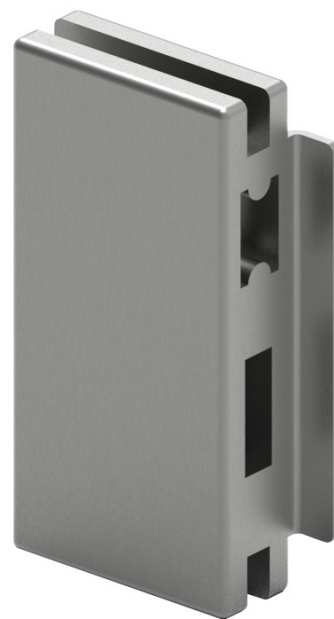

Strike box with door stop SIS030, SIS031

Specifications

- **External dimensions (height x width x depth):** 160 x 95 x 35 mm.
- **Finishes:** Polished or satin stainless steel.
- **Glass:** 8, 10, 12 mm.
- **Recommended use:** Indoor/outdoor.

Characteristics

- Clamp plates made of an aluminium alloy coated with epoxy paint.
- Glass clamping gaskets made of PE.
- **A2** stainless steel screws.
- Frontal plates made of stainless steel.
- **AISI 316** stainless steel covers.

Considerations