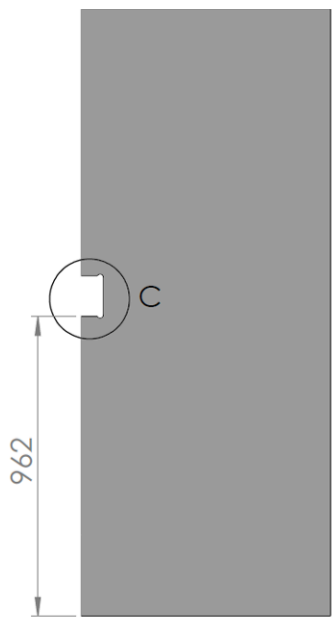

Strike box with door stop SIS030, SIS031

Specifications

- **External dimensions (height x width x depth):** 160 x 95 x 35 mm.
- **Finishes:** Polished or satin stainless steel.
- **Glass:** 8, 10, 12 mm.
- **Recommended use:** Indoor/outdoor.

Considerations

Personalisation

- Not available.

Prices

SIS030/8 (Polished)	54,5 €	SIS030/10 (Polished)	52,5 €	SIS030/12 (Polished)	57,7 €
SIS030M/8 (Satin)	70,6 €	SIS030M/10 (Satin)	68,6 €	SIS030M/12 (Satin)	75,4 €
SIS031/8 (Polished)	54,5 €	SIS031/10 (Polished)	52,5 €	SIS031/12 (Polished)	57,7 €
SIS031M/8 (Satin)	70,6 €	SIS031M/10 (Satin)	68,6 €	SIS031M/12 (Satin)	75,4 €