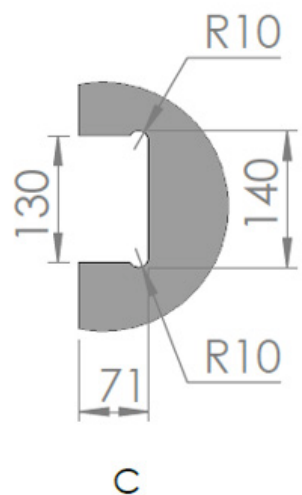

Prices

SIS030/8 (Polished)	54,5 €	SIS030/10 (Polished)	52,5 €	SIS030/12 (Polished)	57,7 €
SIS030M/8 (Satin)	70,6 €	SIS030M/10 (Satin)	68,6 €	SIS030M/12 (Satin)	75,4 €
SIS031/8 (Polished)	54,5 €	SIS031/10 (Polished)	52,5 €	SIS031/12 (Polished)	57,7 €
SIS031M/8 (Satin)	70,6 €	SIS031M/10 (Satin)	68,6 €	SIS031M/12 (Satin)	75,4 €