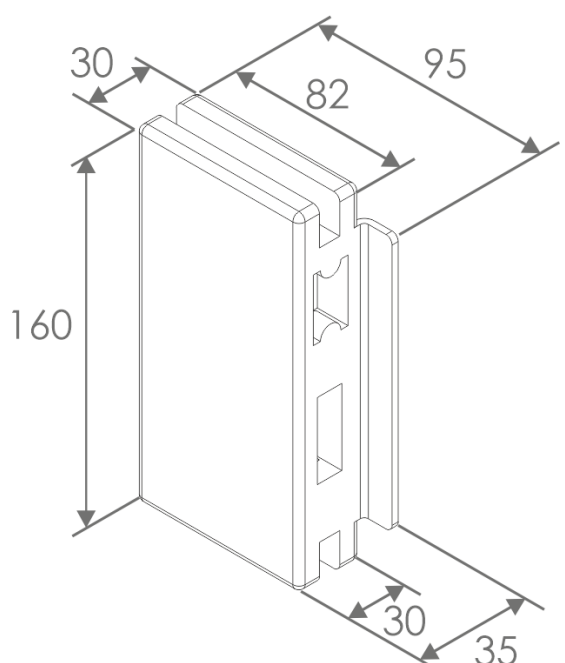

Prices

SIS030/8 (Polished)	54,5 €	SIS030/10 (Polished)	52,5 €	SIS030/12 (Polished)	57,7 €
SIS030M/8 (Satin)	70,6 €	SIS030M/10 (Satin)	68,6 €	SIS030M/12 (Satin)	75,4 €
SIS031/8 (Polished)	54,5 €	SIS031/10 (Polished)	52,5 €	SIS031/12 (Polished)	57,7 €
SIS031M/8 (Satin)	70,6 €	SIS031M/10 (Satin)	68,6 €	SIS031M/12 (Satin)	75,4 €