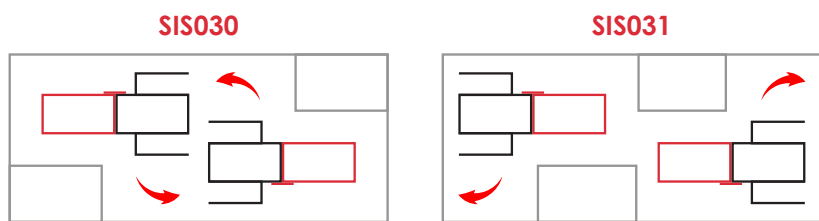

Strike box with door stop SIS030, SIS031

Specifications

- **External dimensions (height x width x depth):** 160 x 95 x 35 mm.
- **Finishes:** Polished or satin stainless steel.
- **Glass:** 8, 10, 12 mm.
- **Recommended use:** Indoor/outdoor.

Characteristics

- Clamp plates made of an aluminium alloy coated with epoxy paint.
- Glass clamping gaskets made of PE.
- **A2** stainless steel screws.
- Frontal plates made of stainless steel.
- **AISI 316** stainless steel covers.

Considerations